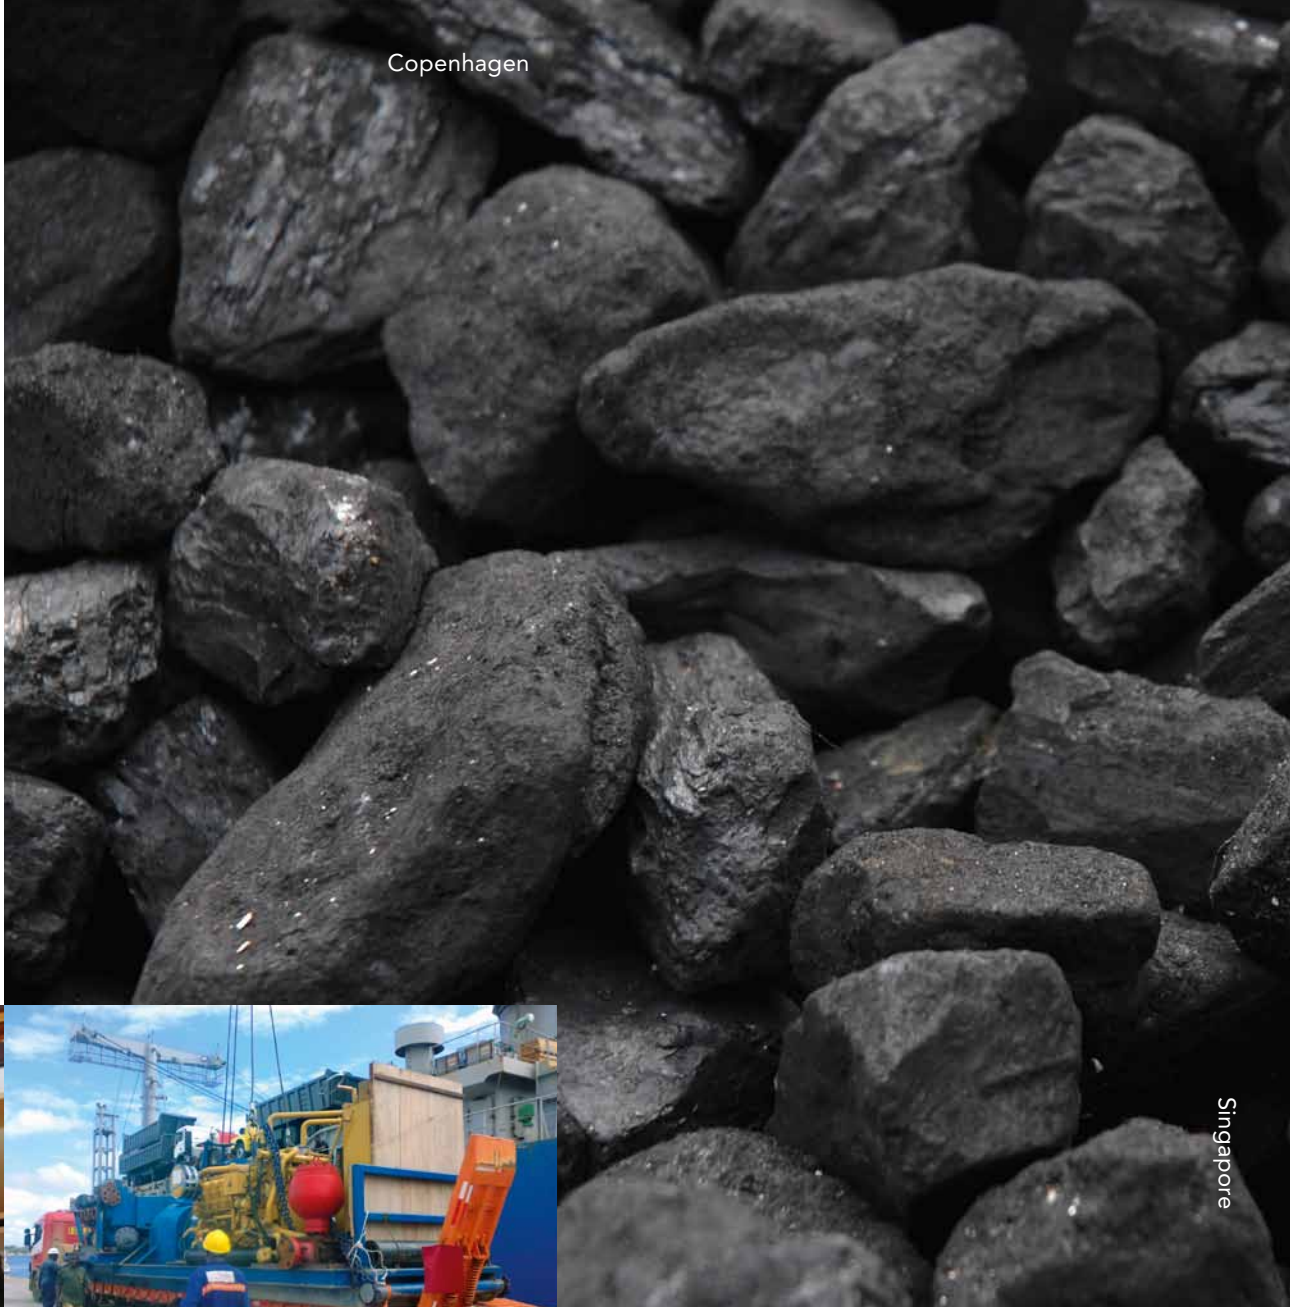

Copenhagen